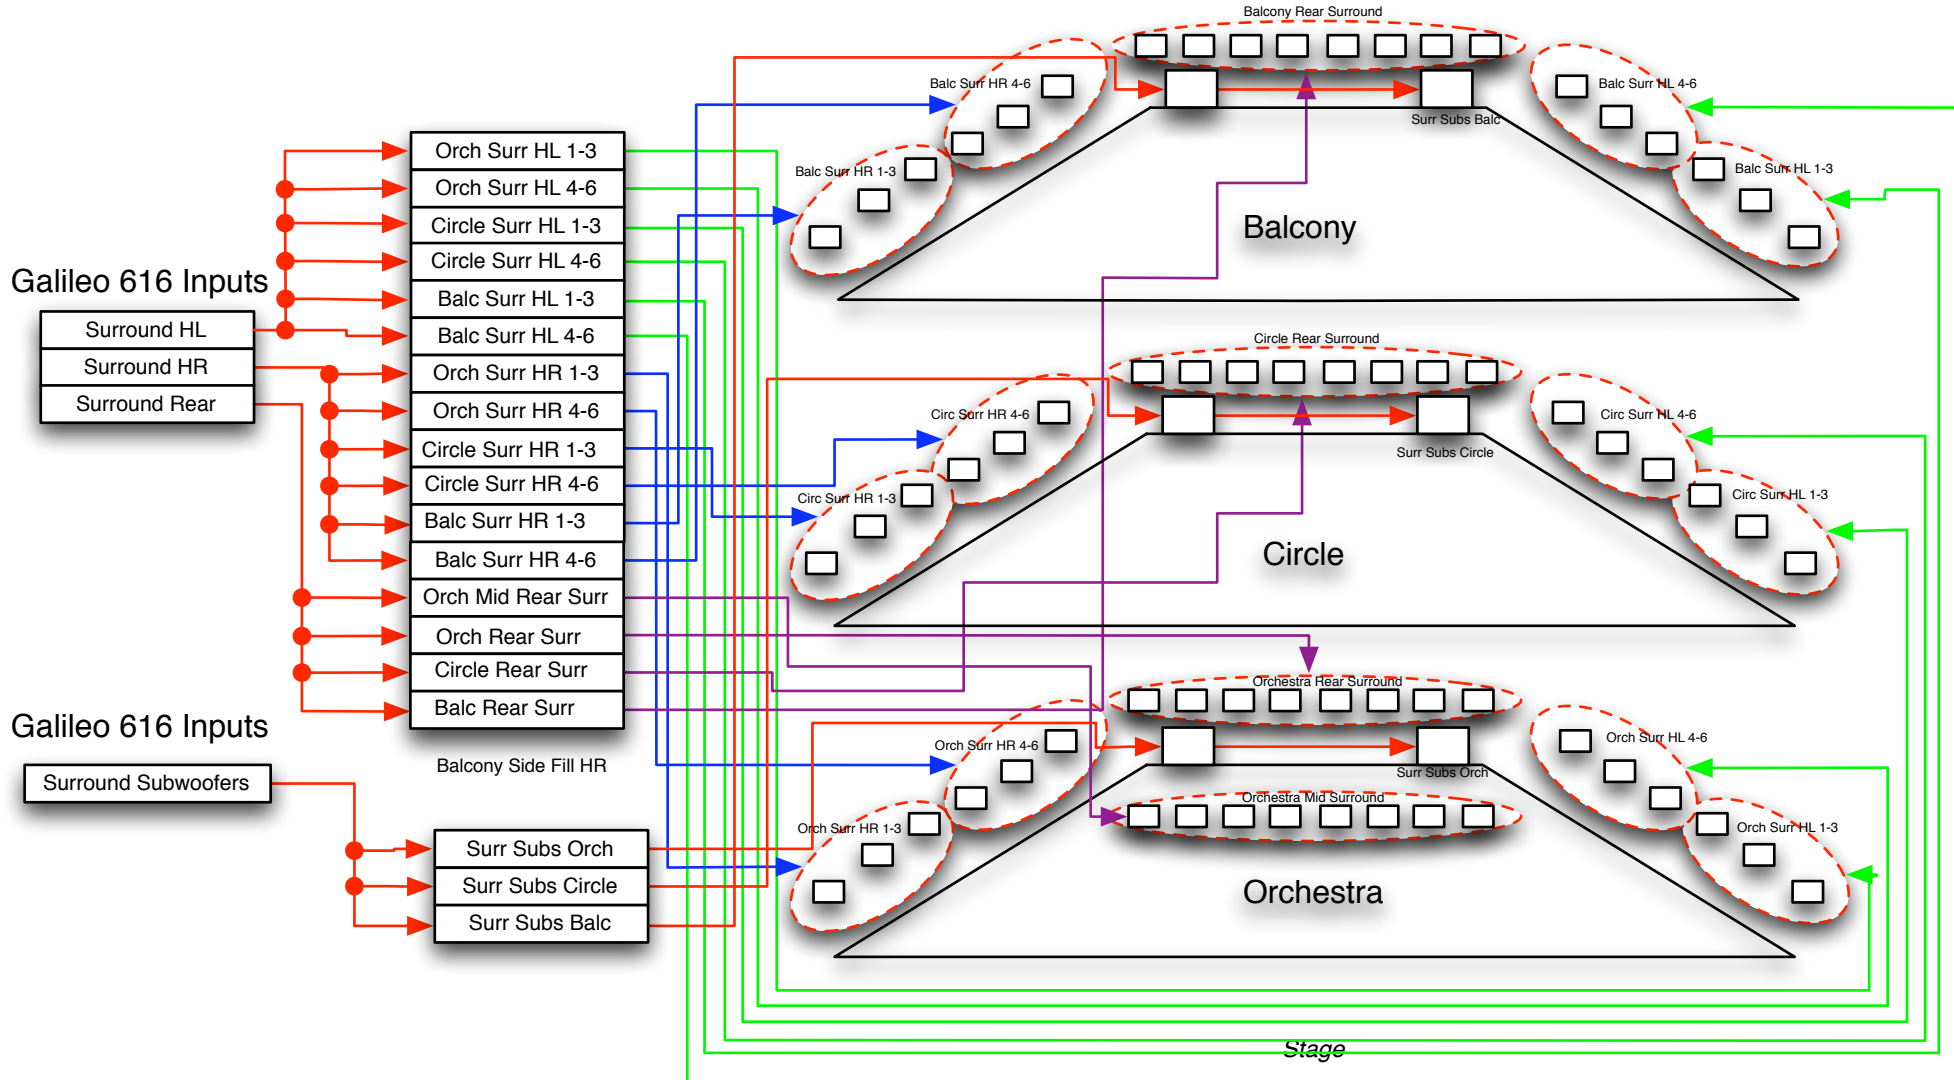

## Sound SURROUND System Wiring Block Diagram

Note: Side and Rear Surround System Loudspeakers are D&B E0  
Rear Surround Subwoofers are D&B E12